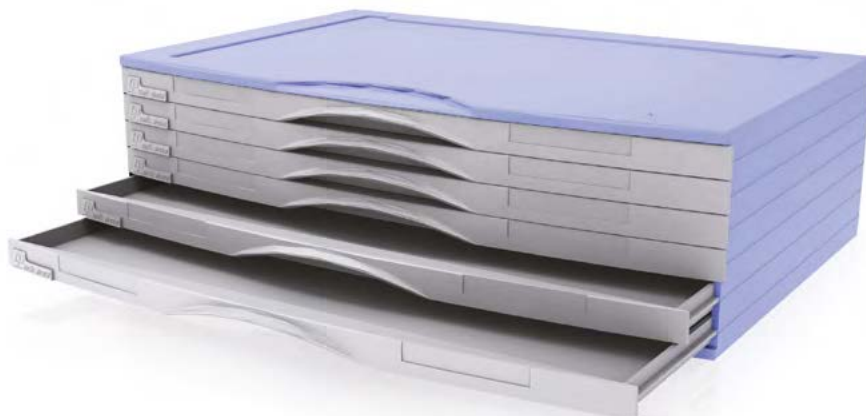

Contenedor para dientes Newtek

- Seis cajones
- Fabricado con material plástico ABS de alta resistencia
- Capacidad para 360 tabletas anteriores o 240 tabletas posteriores

Child teeth / Diente infantil